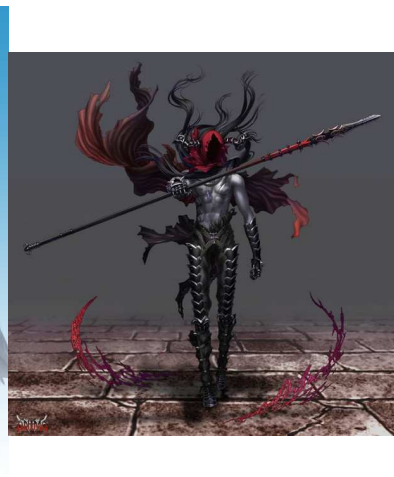

Crimson Death